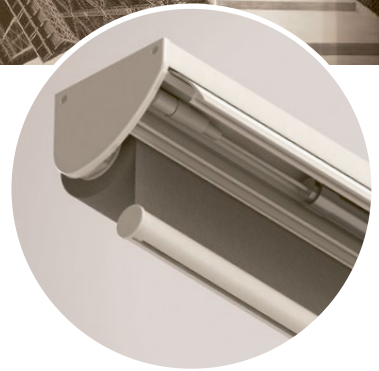

STYLE TO SUIT

The roller blind design can be further refined with a choice of three bottom bars. Extraordinary Silent Gliss fabrics complement the blinds, creating an individual atmosphere in every room.

FLEXIBLE FITTING

Every blind is supplied made-to-measure, and is ready to fit. The systems can be fitted to the wall or ceiling. Bracket or clamp installations are possible.

EASY BATTERY REPLACEMENT

Good products perfectly combine design and operation. The battery-operated roller and roman blind systems use conventional batteries with a service life of up to three years. The batteries are contained within an easily accessible holder to allow a fast battery exchange when required.

**Function
meets design.**